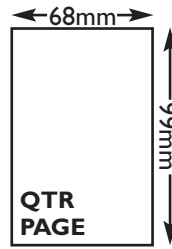

D R A C E T A R D

Advertising

STERLING

FULL PAGE	£3775	170mm x 240mm
HALF PAGE	£2600	143mm x 99mm
HALF PAGE	£2600	68mm x 204mm
QUARTER PAGE	£1835	68mm x 99mm
EIGHTH PAGE	£1295	68mm x 46.5mm

All Display Adverts include Live Link Button