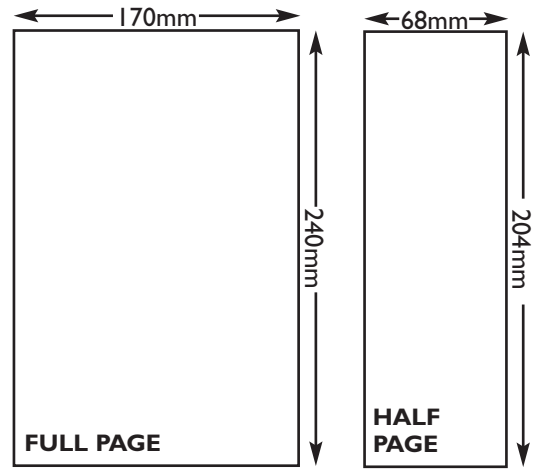

D R A C E T A R D

Advertising

STERLING

FULL PAGE	£3775	170mm x 240mm
HALF PAGE	£2600	143mm x 99mm
HALF PAGE	£2600	68mm x 204mm
QUARTER PAGE	£1835	68mm x 99mm
EIGHTH PAGE	£1295	68mm x 46.5mm

All Display Adverts include Live Link Button