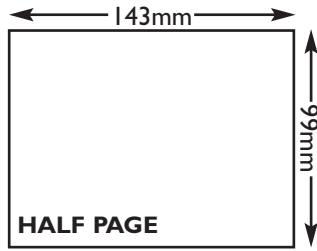

D R A C E T A R D

Advertising

STERLING

FULL PAGE	£3775	170mm x 240mm
HALF PAGE	£2600	143mm x 99mm
HALF PAGE	£2600	68mm x 204mm
QUARTER PAGE	£1835	68mm x 99mm
EIGHTH PAGE	£1295	68mm x 46.5mm

All Display Adverts include Live Link Button